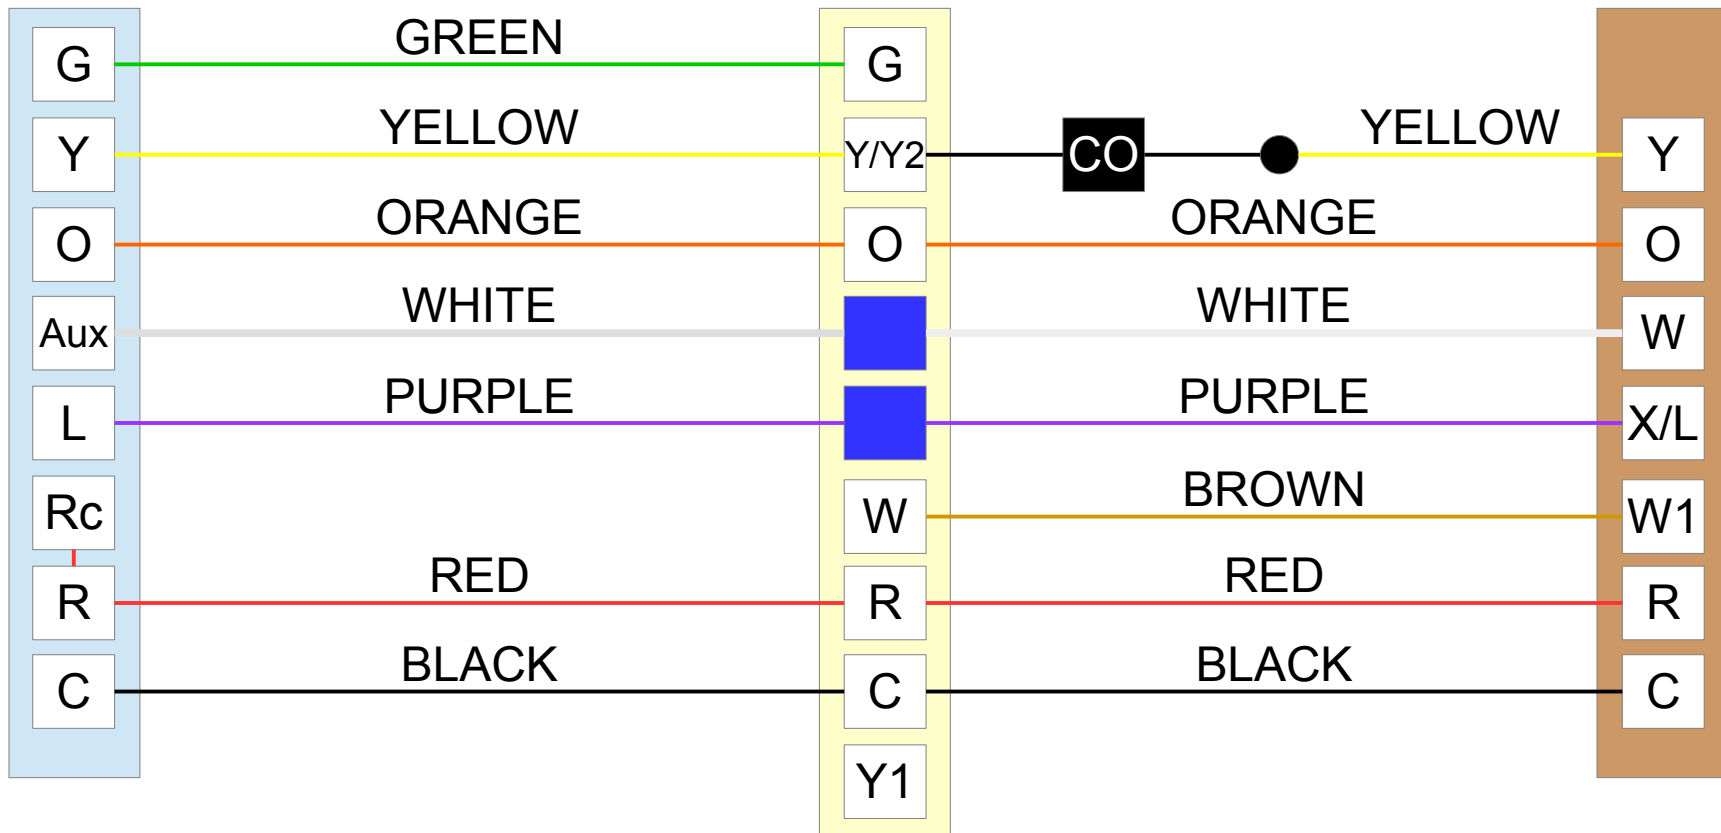

TH5220

MX12B

YHJD24 or 30

*** BE SURE TO SET AIR HANDLER JUPMER TO "HEAT"**