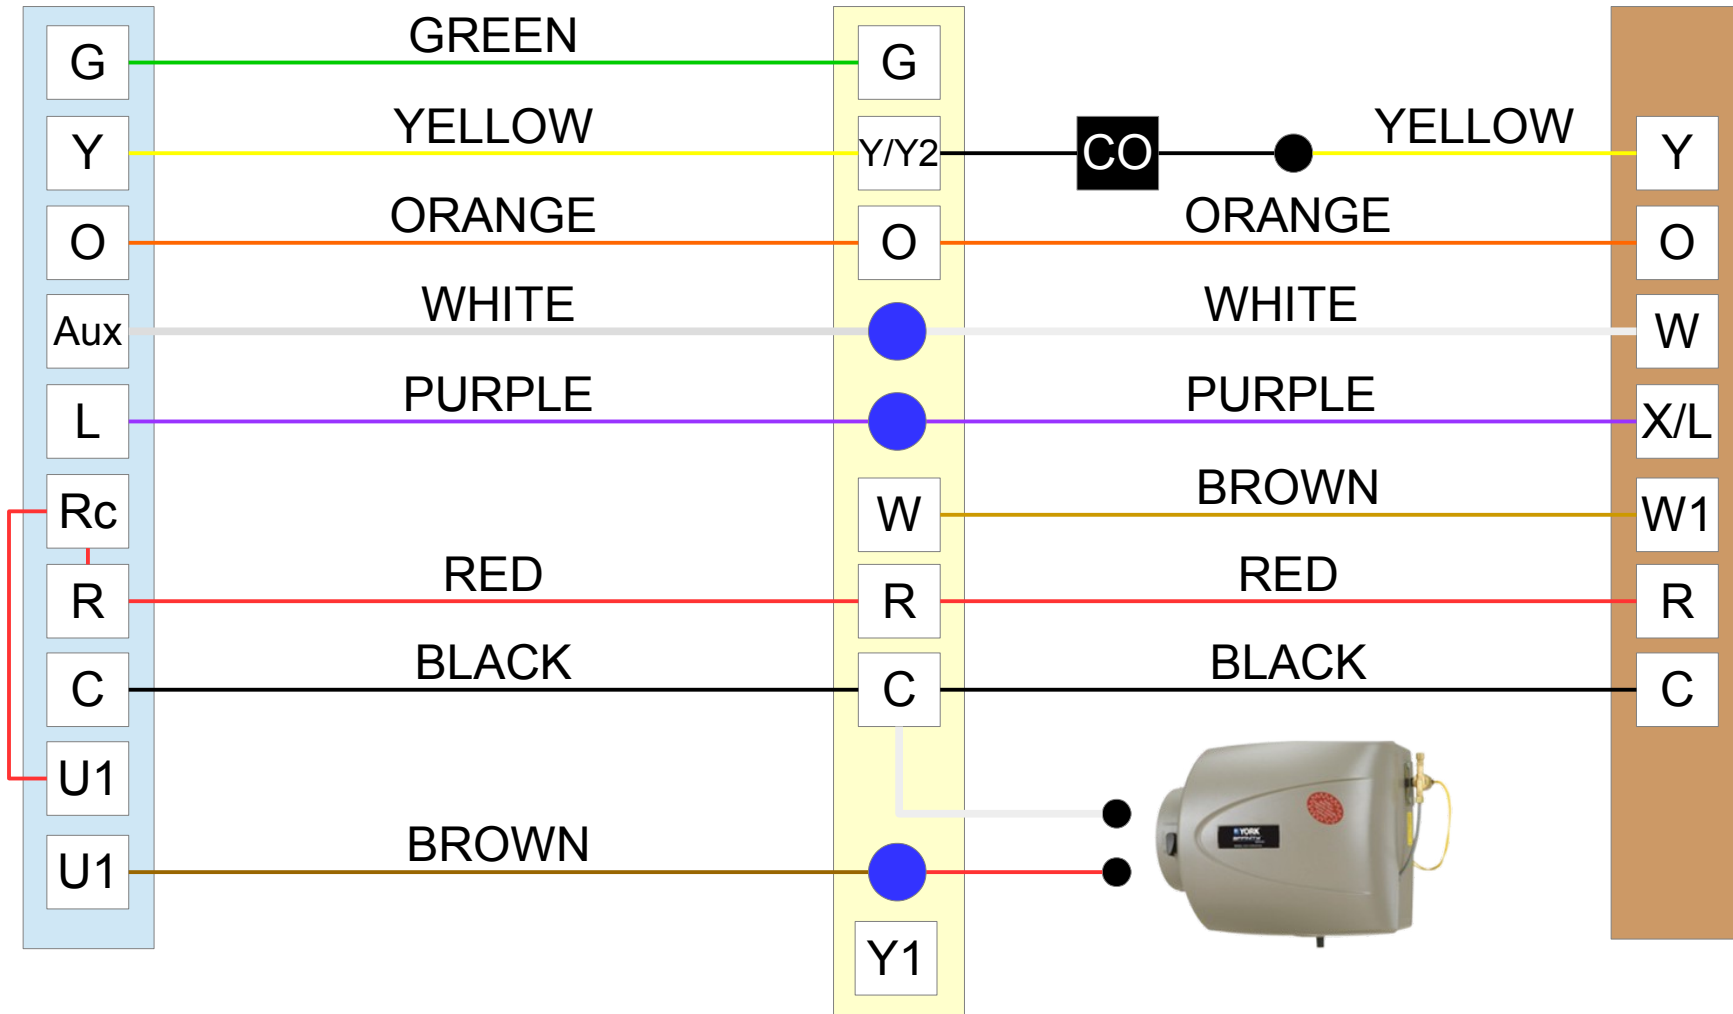

TH8321R

MX20D

YHJF48

* BE SURE TO SET AIR HANDLER JUPMER TO "HEAT"