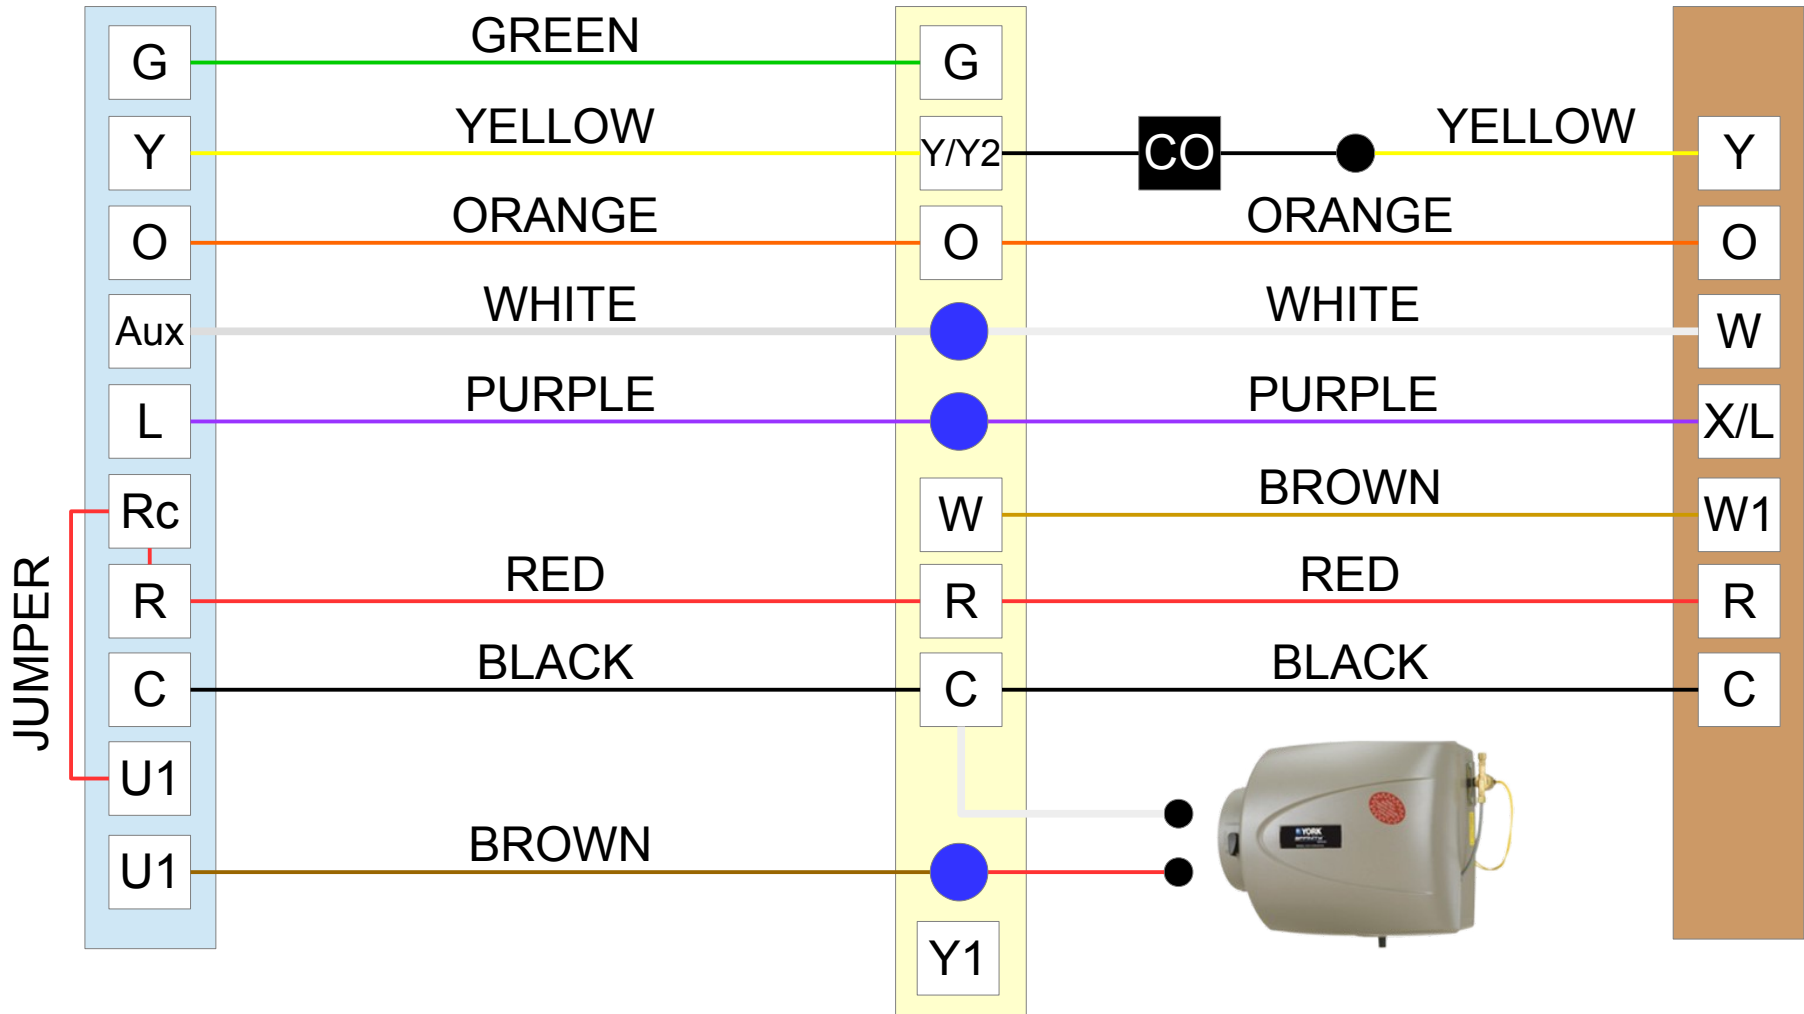

TH8321R

MX16C

YHJF36

* BE SURE TO SET AIR HANDLER JUMPER TO "HEAT"