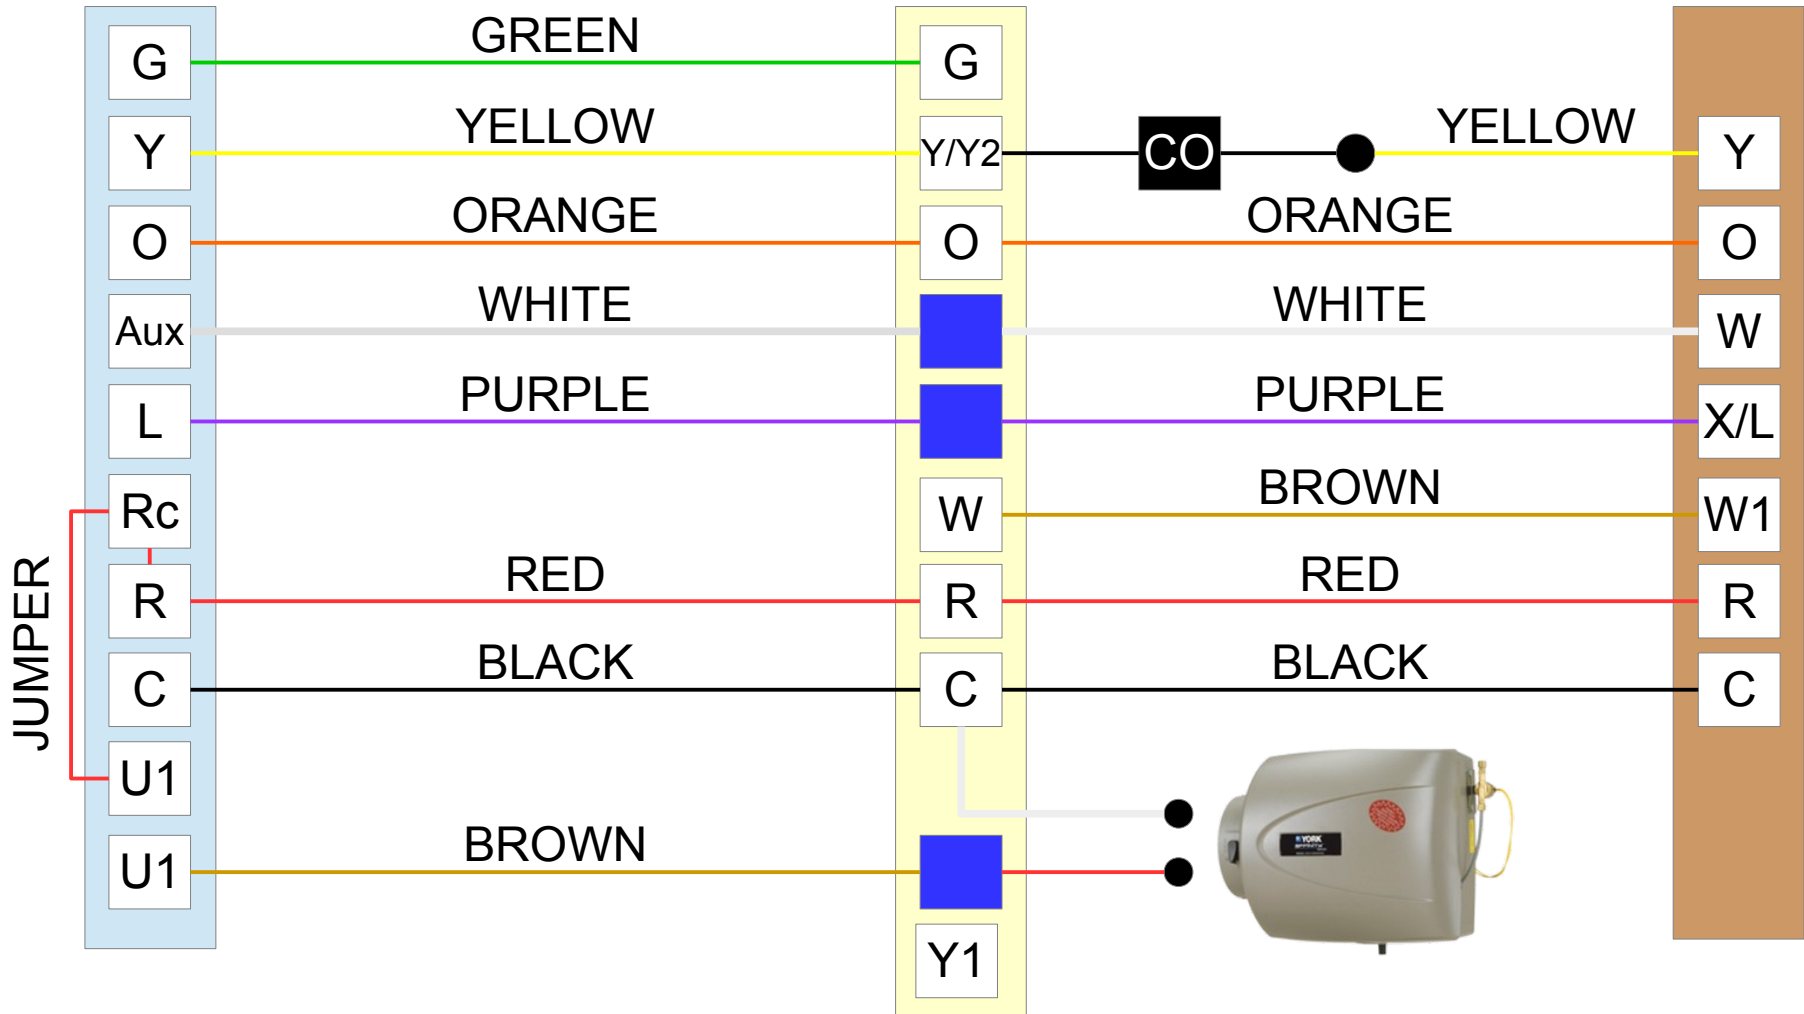

TH8321R

MX12B

YHJF24 or 30

* BE SURE TO SET AIR HANDLER JUMPER TO "HEAT"